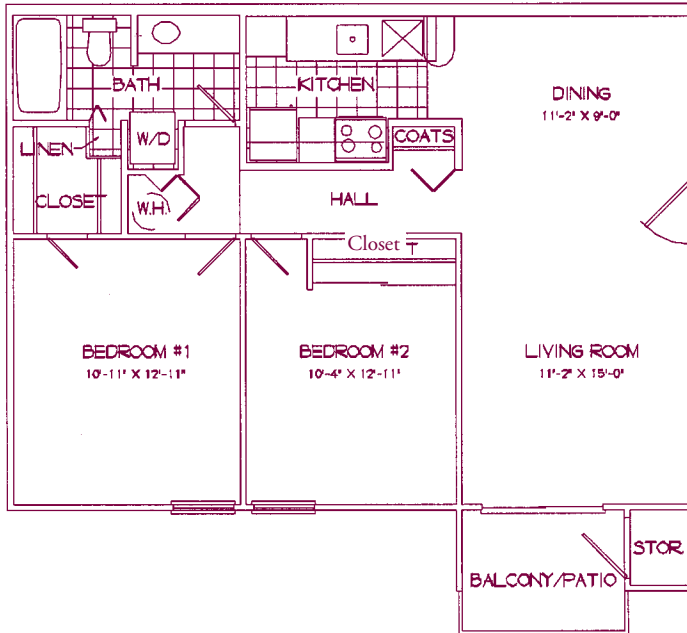

# The Begonia

One Bedroom/One Bath Corner  
725 sq ft.

Monthly Rent \_\_\_\_\_

Deposit \_\_\_\_\_

Redec Fee \_\_\_\_\_

Application Fee \_\_\_\_\_

# The Azalea

Two Bedroom/One Bath  
900 sq.ft.

Monthly Rent \_\_\_\_\_

Deposit \_\_\_\_\_

Redec Fee \_\_\_\_\_

Application Fee \_\_\_\_\_

# The Magnolia

Two Bedroom/One Bath Corner  
925 sq ft.

Monthly Rent \_\_\_\_\_

Deposit \_\_\_\_\_

Redec Fee \_\_\_\_\_

Application Fee \_\_\_\_\_