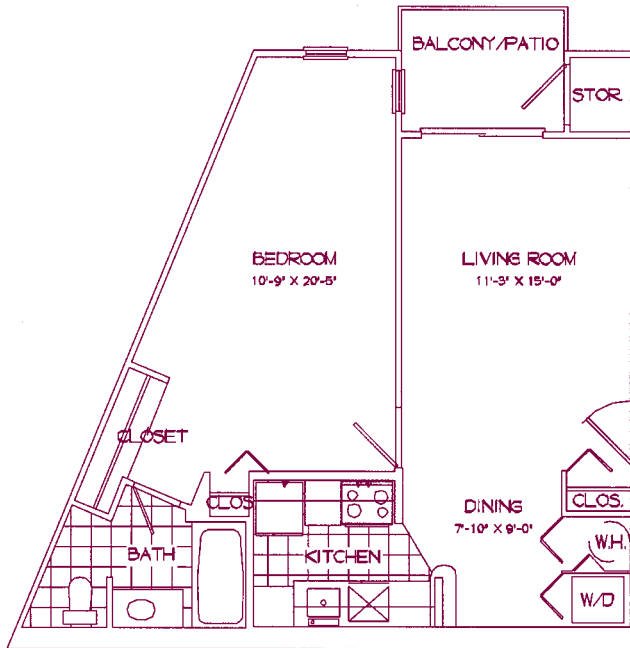

# The Begonia

One Bedroom/One Bath Corner  
725 sq ft.

Monthly Rent \_\_\_\_\_

Deposit \_\_\_\_\_

Redec Fee \_\_\_\_\_

Application Fee \_\_\_\_\_

# The Magnolia

Two Bedroom/One Bath Corner  
925 sq ft.

Monthly Rent \_\_\_\_\_

Deposit \_\_\_\_\_

Redec Fee \_\_\_\_\_

Application Fee \_\_\_\_\_