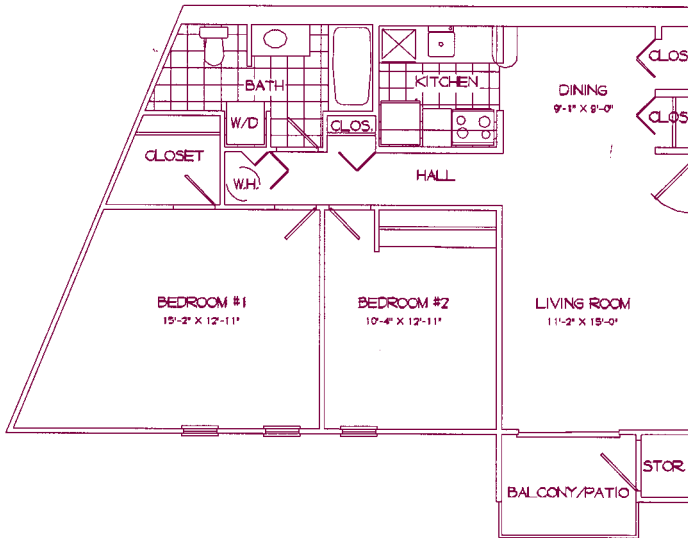

# The Begonia

One Bedroom/One Bath Corner  
725 sq ft.

Monthly Rent \_\_\_\_\_

Deposit \_\_\_\_\_

Redec Fee \_\_\_\_\_

Application Fee \_\_\_\_\_

# The Azalea

Two Bedroom/One Bath  
900 sq.ft.

Monthly Rent \_\_\_\_\_

Deposit \_\_\_\_\_

Redec Fee \_\_\_\_\_

Application Fee \_\_\_\_\_

# The Magnolia

Two Bedroom/One Bath Corner  
925 sq ft.

Monthly Rent \_\_\_\_\_

Deposit \_\_\_\_\_

Redec Fee \_\_\_\_\_

Application Fee \_\_\_\_\_