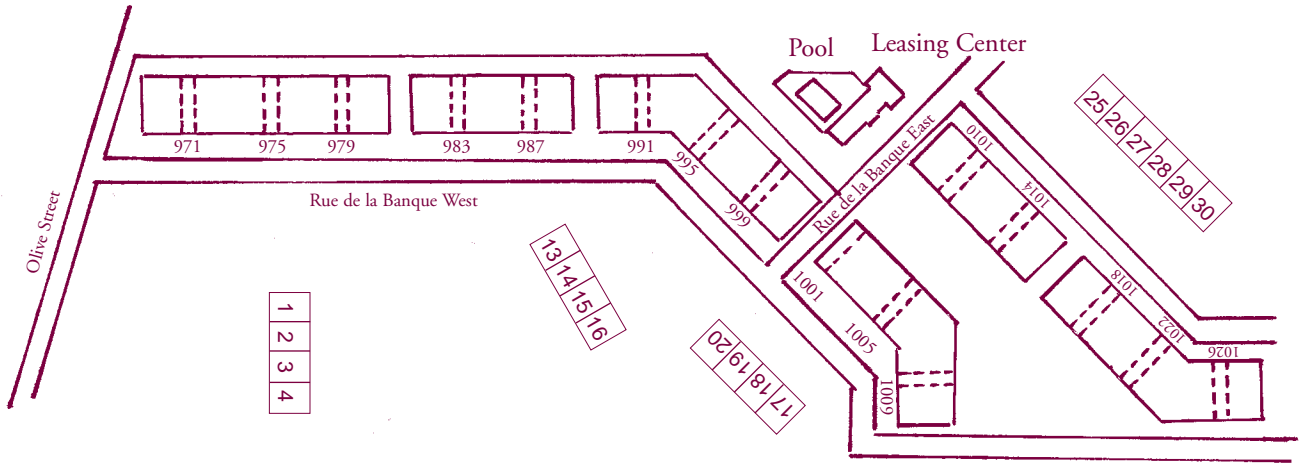

# The Magnolia

Two Bedroom/One Bath Corner  
925 sq ft.

Monthly Rent \_\_\_\_\_

Deposit \_\_\_\_\_

Redec Fee \_\_\_\_\_

Application Fee \_\_\_\_\_

# Site Plan