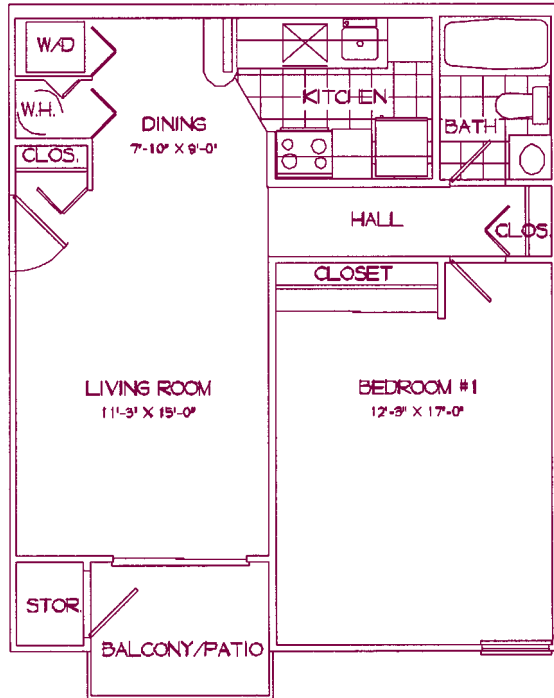

The Gardenia

One Bedroom/One Bath
700 sq. ft.

Monthly Rent _____

Deposit _____

Redec Fee _____

Application Fee _____