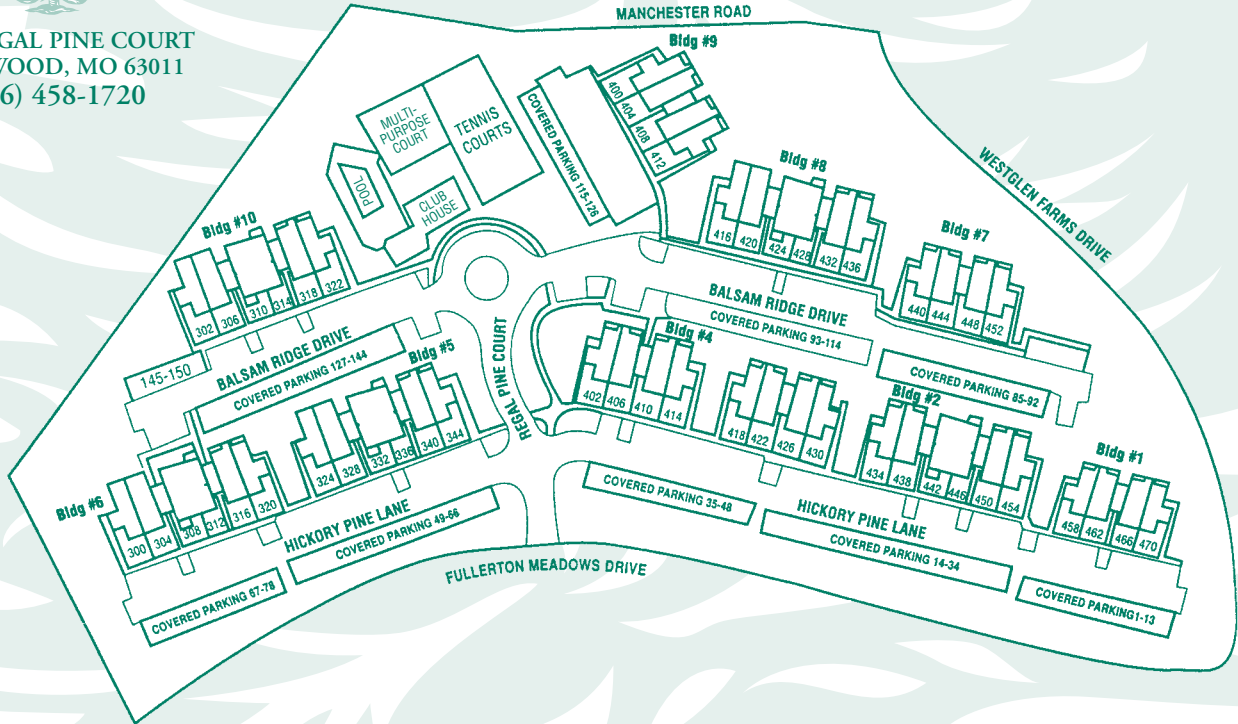

SITE MAP

2666 REGAL PINE COURT
WILDWOOD, MO 63011
(636) 458-1720

PINE TREE CLUB

APARTMENT HOMES

DIRECTIONS:

From Hwy 40, take Clarkson Road south to Manchester Road. Right on Manchester Road to Westglen Farms Drive on right then to Fullerton Meadows Drive on right again.