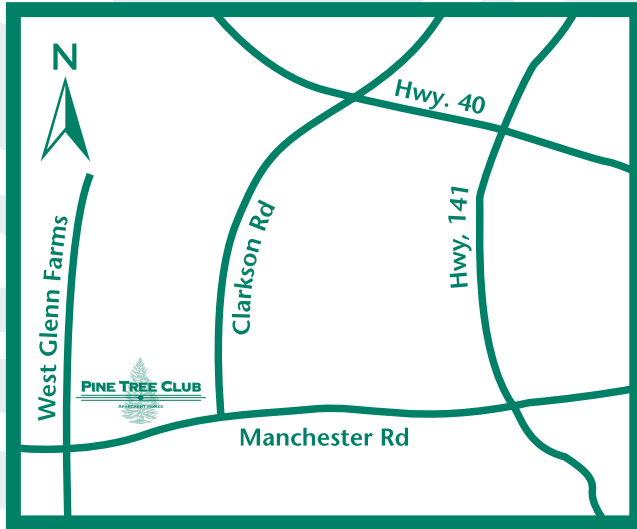

SITE MAP

2666 REGAL PINE COURT
WILDWOOD, MO 63011
(636) 458-1720

PINE TREE CLUB

APARTMENT HOMES

DIRECTIONS:

From Hwy 40, take Clarkson Road south to Manchester Road. Right on Manchester Road to Westglen Farms Drive on right then to Fullerton Meadows Drive on right again.